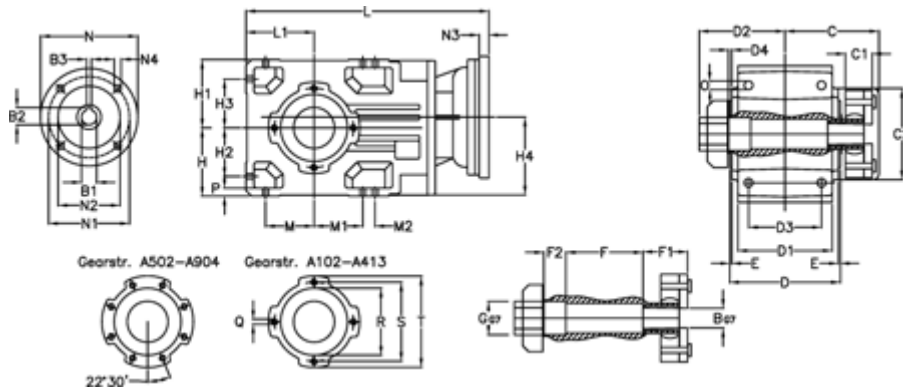

Article number: 29600217836320

Description: Bevel helical gearbox  
A203QF35-178,3-P63B5

## Measures

B = 35	D1 = 110	F2 = 36	L = 361.5	N3 = -
B1 = 11	D2 = 60	G = 32	L1 = 80	N4 = M8x19
B2 = 12.8	D3 = 90	GA = 14,5 NM	M = 60.0	O = 9.5
B3 = 4	d4 = 4.5	H = 80	M1 = 60.0	P = 9
C = 89.5	Description = A203QF-xx-P63 B5	H1 = 80	M2 = -	Q = M8x15
C1 = 23	E = 3.0	H2 = 60.0	N = 140	R = 95
C2 = 72.0	F = 77.5	H3 = 60.0	N1 = 115	S = 115
D = 136	F1 = 36.0	H4 = 93.0	N2 = 95	T = 140